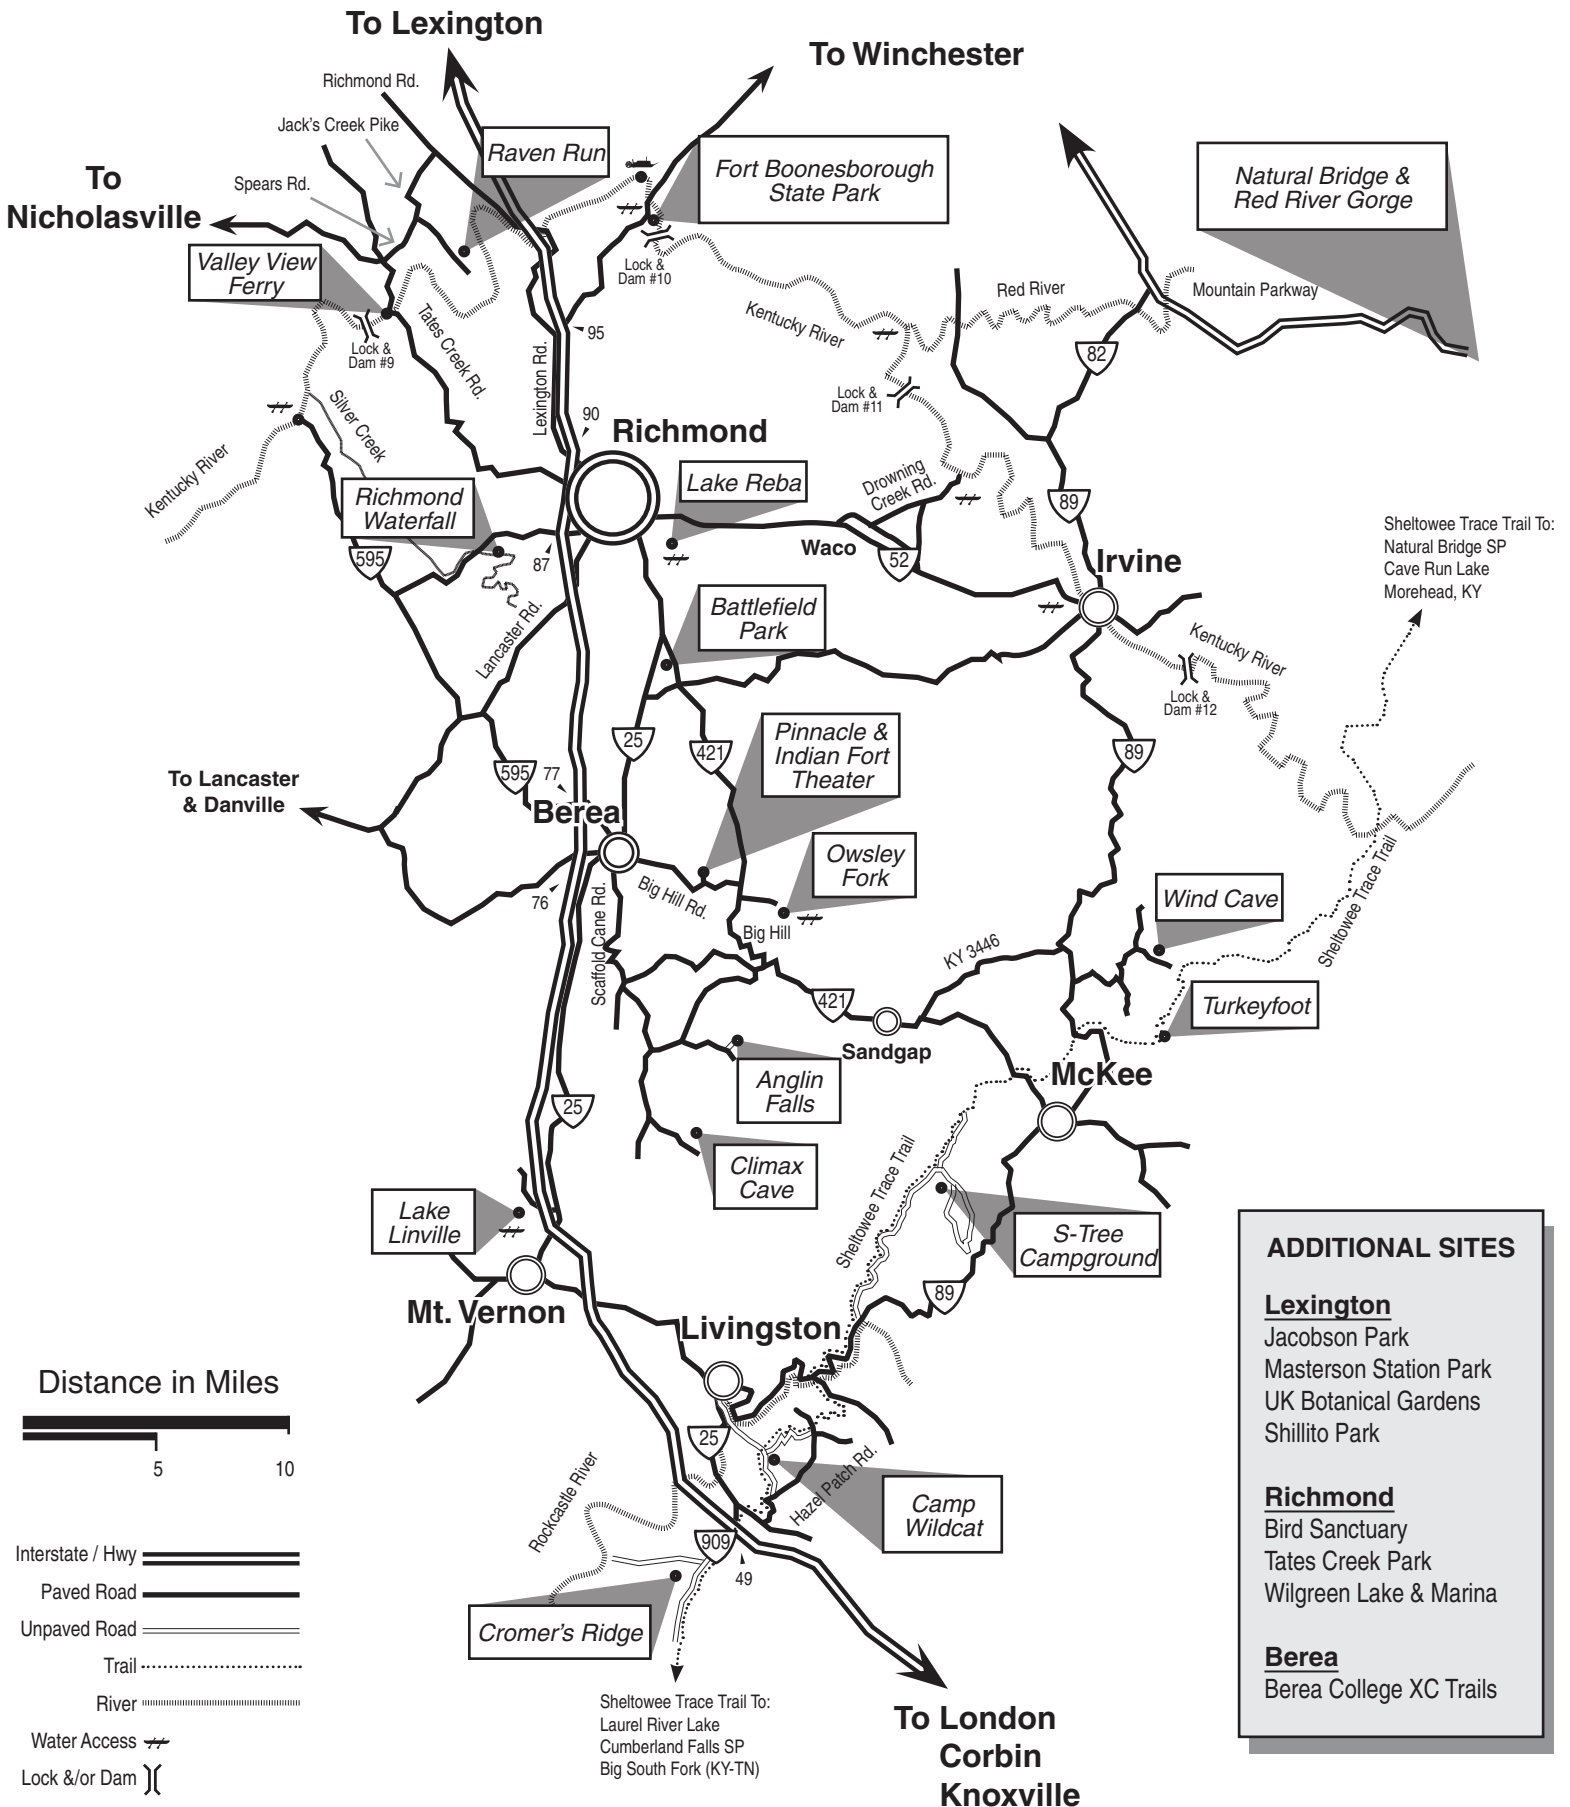

# MADISON COUNTY AREA ADVENTURE ATTRACTIONS

AND ALLITERATION

**ADDITIONAL SITES**

**Lexington**  
 Jacobson Park  
 Masterson Station Park  
 UK Botanical Gardens  
 Shillito Park

**Richmond**  
 Bird Sanctuary  
 Tates Creek Park  
 Wilgreen Lake & Marina

**Berea**  
 Berea College XC Trails